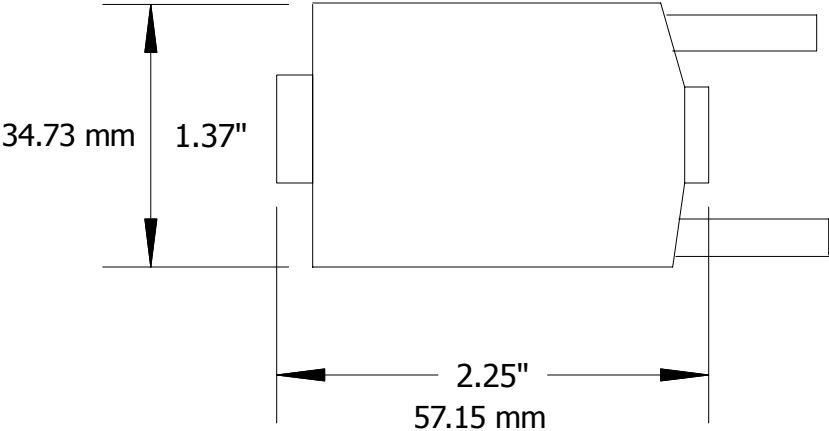

Drawing is for the main body part. There is also a 6 foot cord, with a type A female connector.

Integrity Instruments Inc

DRAWING TITLE

USB232-9 Dimensions