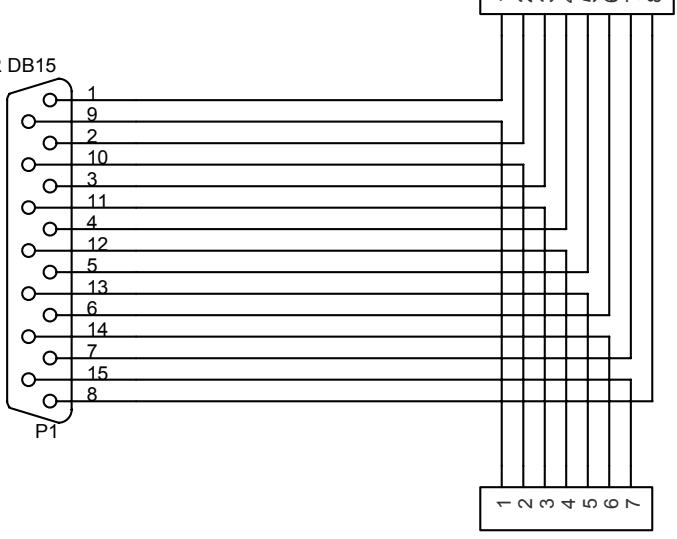

CONNECTOR DB15

TS1

CON8

TS2

CON7

Integrity Instruments

2642 20th Avenue S.W.
Pine River, MN 56474

Title

DB15TS schematic

Size
A

Document Number
<Doc>

Rev
0

Date: Friday, December 14, 2001

Sheet 1 of 1